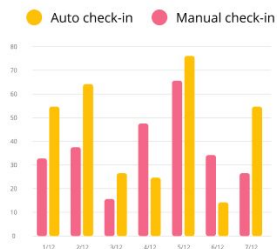

Meeting Rooms trending

Visitors check-ins

Work activities status

Occupancy rate

Most reserved areas

Office occupancy

Metabase

<https://github.com/metabase/metabase>