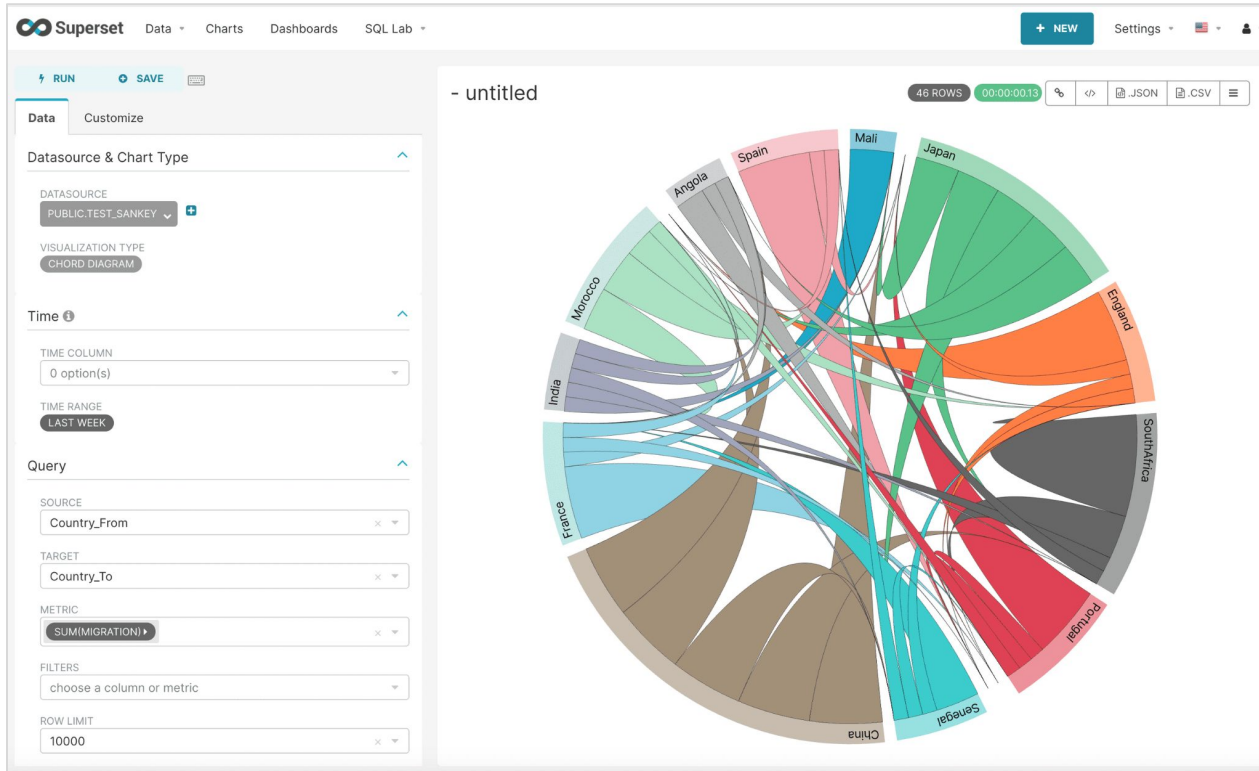

Дата-инженер

BI-инструментарий аналитиков визуализации данных

Ася Гайламазян

Business intelligence

Collection

BI

Reporting

Data
Engineering

Storage

Analysis

BI
Tools

Microsoft Power BI

D3 Data-Driven Documents

Apache Superset

Looker

Looker Studio

Meeting Rooms trending

Visitors check-ins

Work activities status

Occupancy rate

Most reserved areas

Office occupancy

Metabase

<https://github.com/metabase/metabase>

Другие инструменты визуализации

marple

Visualise and organise
test & measurement data

<https://docs.marpledata.com/docs/>

<https://grafana.com/>