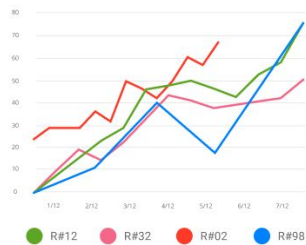

Meeting Rooms trending

Visitors check-ins

Work activities status

Occupancy rate

Most reserved areas

Office occupancy

Metabase

<https://github.com/metabase/metabase>